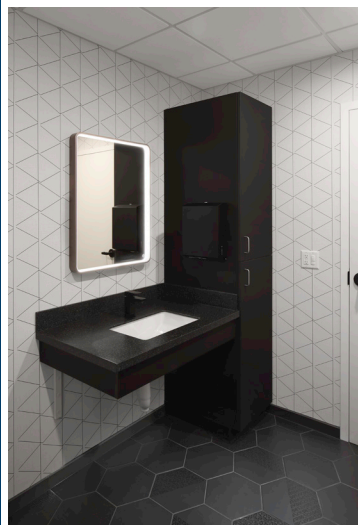

Areas to experience:

- Kitchenette features a back-lit 138" display as viewed from the 'family table' while guests enjoy the amenities of the hospitality features provided within this zone.
- Live Design Studio, with an entry framed by a unique Timber wall system, provides a space for collaboration with clients, as we view dual monitors to review design concepts and utilize interactive digital tools to make real time changes. Furniture solutions support a variety of postures, for up to 12 guests in person, and unlimited guests virtually.
- Workstation setting features (3) sit-to-stand 'hot desks', equipped with hardware to support quick connectivity of personal devices, supported by ergonomic and storage enhancements for individual adjustment and use.
- Audio Visual Rack enclosure is illuminated to showcase our team's ability to install and maintain clean equipment through intentional 'rack craftsmanship'.
- Various huddle spaces support small group interaction and solo use, with a variety of provisions for quick connectivity of personal devices. Acoustical materials strategically positioned throughout the space absorb sound and noise is dampened via sound masking provisions.

DIRTT Timber Wall Feature

Live Design Studio

Restroom Finishes

Overall View

PROJECT COMPLETED: 2023

Collaborative Kitchen Area

Acoustical Ceiling Feature

Collaborative Lounge Setting